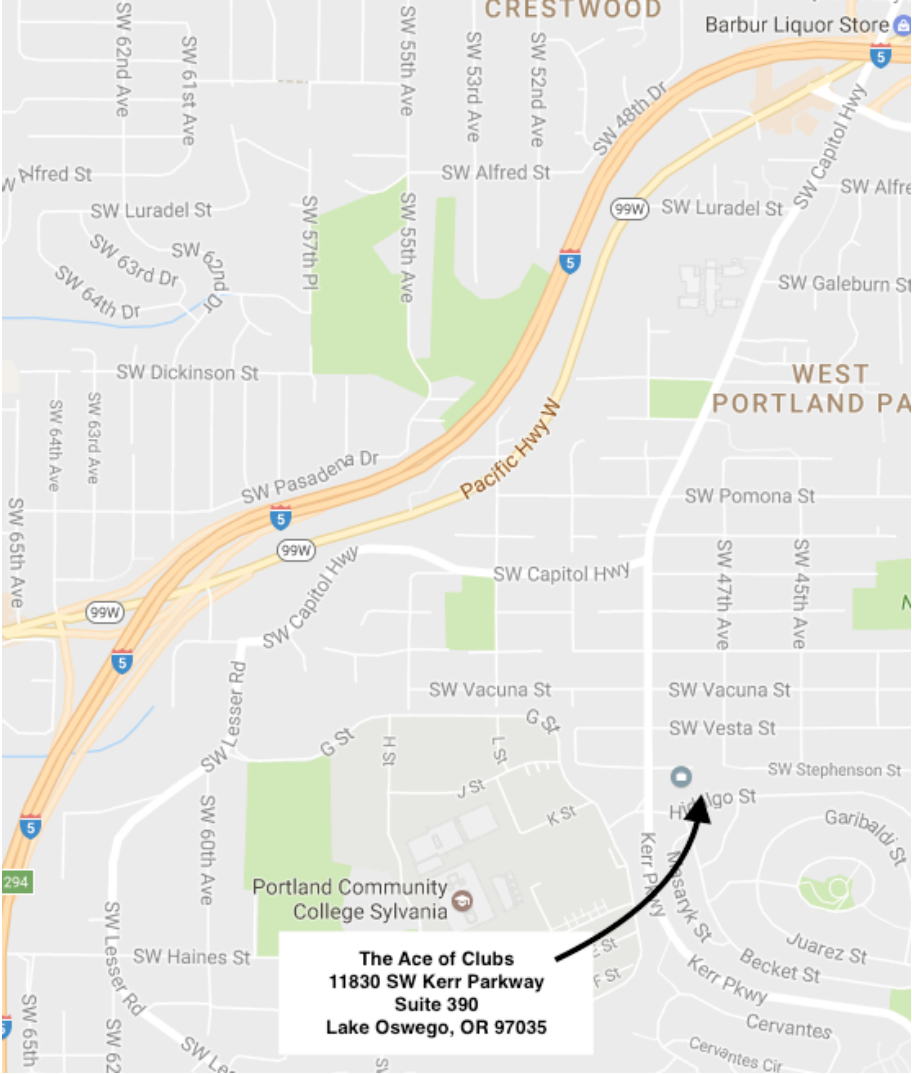

The class is held within the Mountain Park Plaza at the Ace of Clubs whose address is 11830 Kerr Pkwy Lake Oswego, OR 97035. Parking is available in the basement parking lot under the building or the ground floor parking in front of the building. Auto access to the basement parking is from the east end of the building via the fourth driveway from the Kerr Parkway/ Hildago intersection. The room is on the 3rd floor at the east end of the building. You may access the third floor via the elevator (from the basement or ground floor) or the exterior stairs from the ground floor parking lot. The exterior stairs are to the left of the "School of Rock".

Map to the Club (cut and paste into your address bar)
<https://www.google.com/maps/place/11830+Kerr+Pkwy,+Lake+Oswego,+OR+97035/@45.4401433,-122.7292803,17z/data=!3m1!4b1!4m5!3m4!1s0x54950cbad18fd57f:0x64b0225c6793225a!8m2!3d45.4401433!4d-122.7270916>